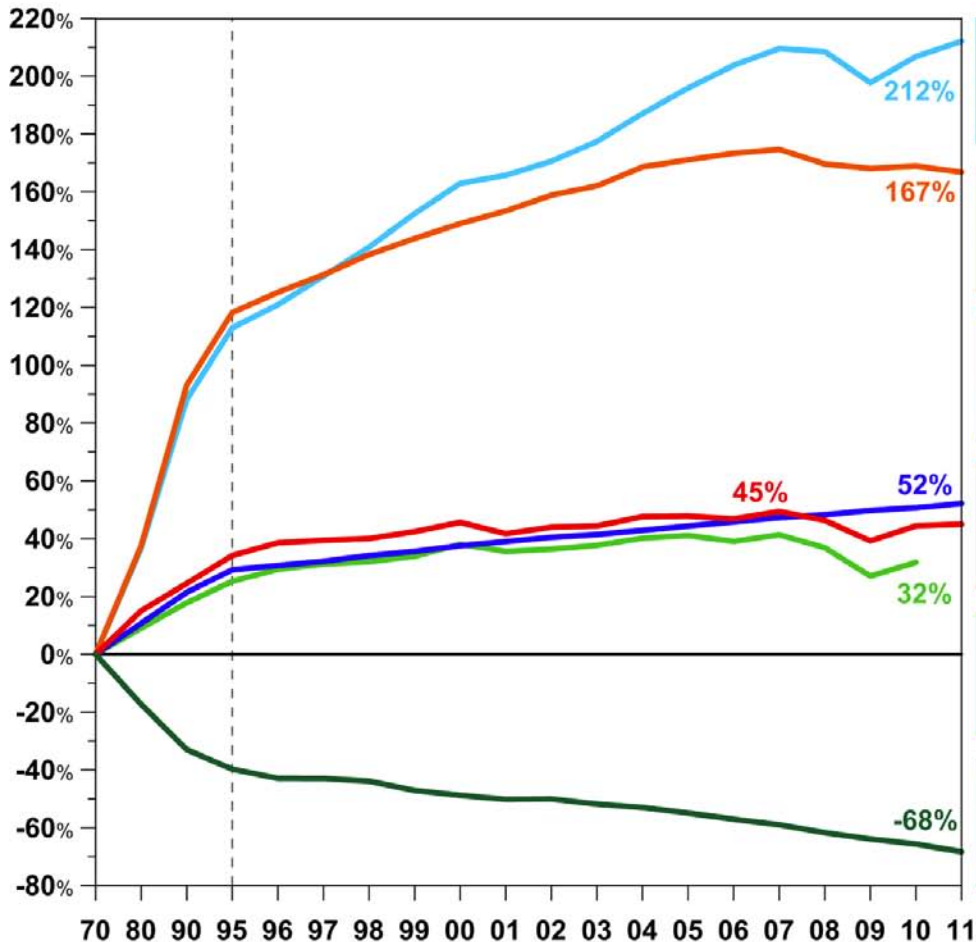

Since 1970 ...

Gross Domestic Product

Vehicle Miles Traveled

Population

Energy Consumption

CO₂ Emissions

Aggregate Emissions
(Six Common Pollutants)